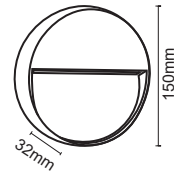

Dimension ( mm )

Application

Application

\* Easy maintenance

- Modular LED for easy replacement
- Opening and closing possible of LED module part and power supply part
- Customizable beam angle
- Temperature max 50°